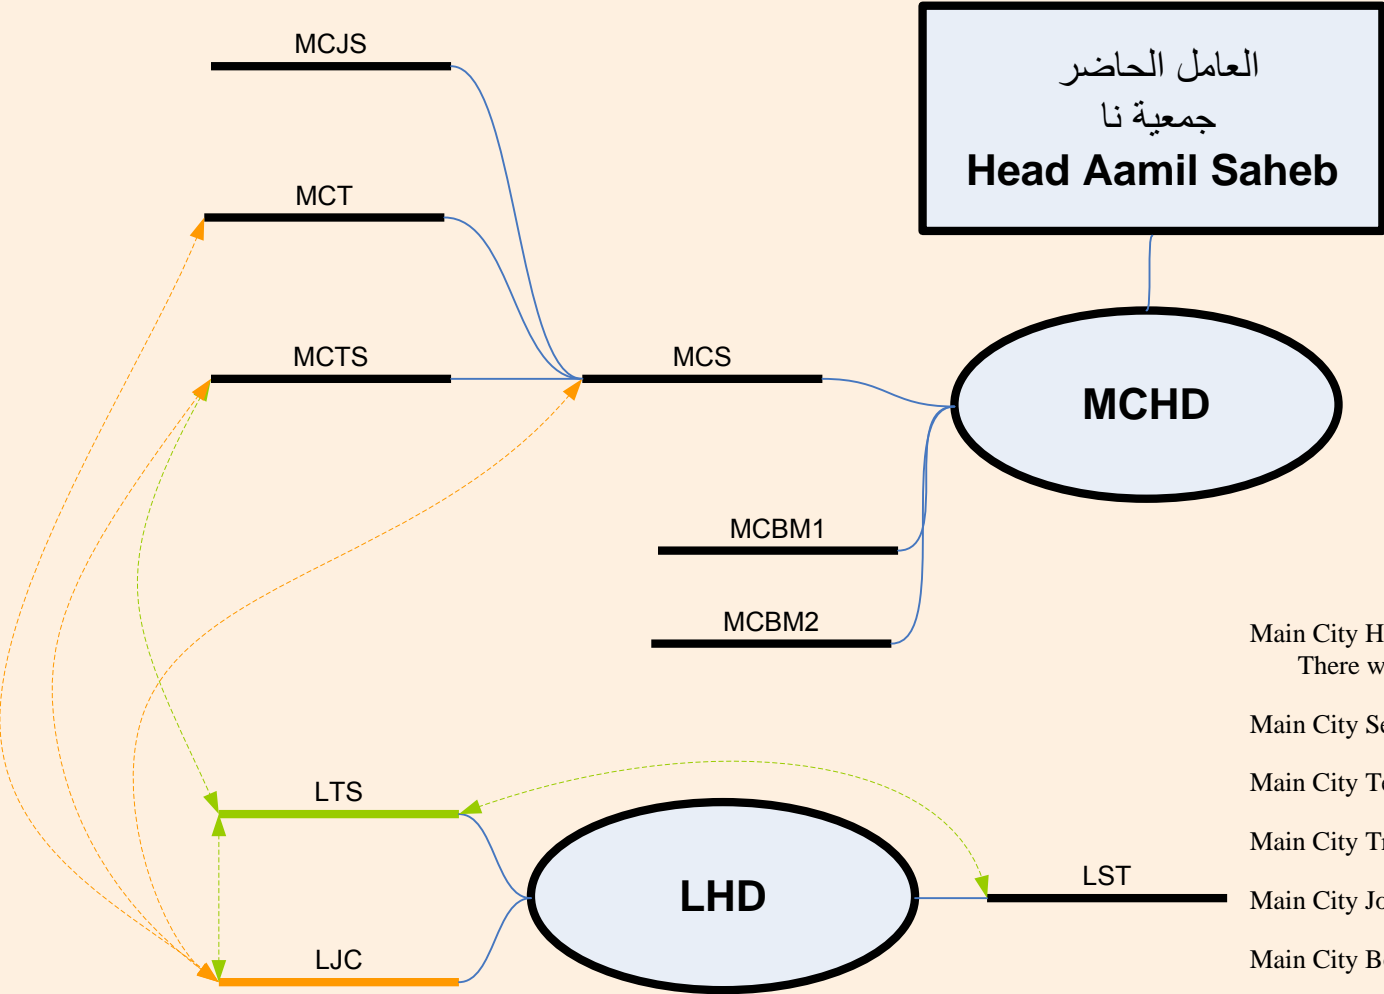

العامل الحاضر
 جمعية نا
Head Aamil Saheb

Main City Head of Department : [MCHD]
 There will be a head of department of the whole committee in the main Jamiat city.

Main City Secretary : [MCS]

Main City Technical Support : [MCTS]

Main City Treasurer : [MCT]

Main City Joint Secretary : [MCJS]

Main City Board Member 1 : [MCBM1]

Main City Board Member 2 : [MCBM2]

Main City Workshop and Educational Upliftment : [MCWE]

Following are required posts in each city under a Jamiat

Local Head of Department : [LHD]

Local Secretary and Treasurer : [LST]

Local Technical Support : [LTS]

Local Jamiat Level Coordinator : [LJC]